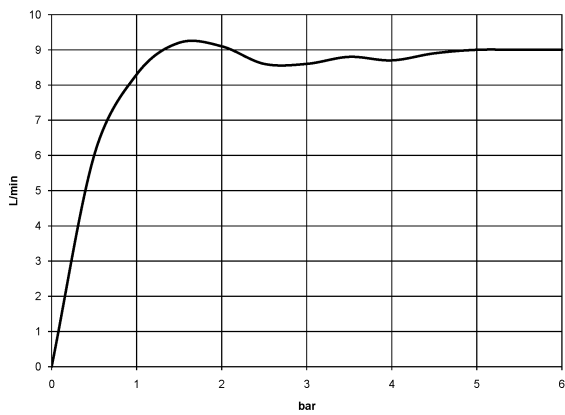

Flow rate chart

Certificates

WRAS_1809019. LGA_8492.