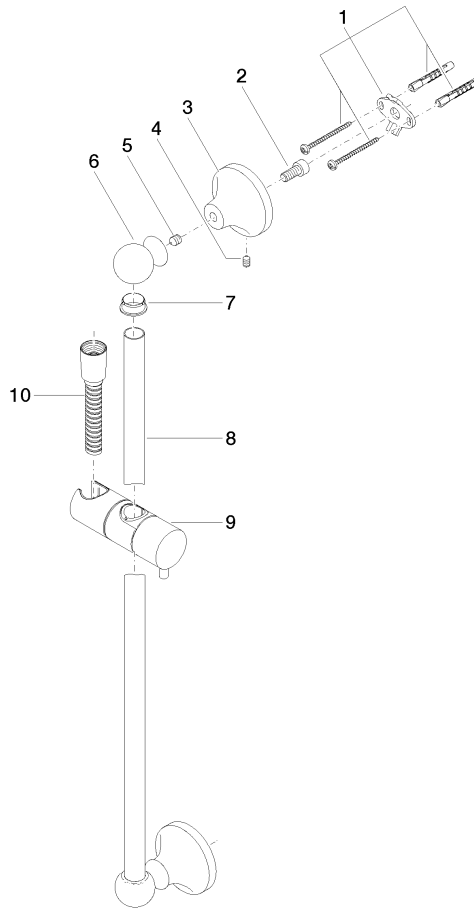

ST 050 200 1360

- slide bar
- Pipe diameter 18 mm
- rosette Ø 60 mm
- gauge 850 mm
- metal shower hose 1750mm with integrated anti-twist protection
- shower hose connector 1/2"
- COMPACT RAIN, max. flow rate 9 l/min (at 3 bar)
- spray head Ø 64mm
- This product can help a building meet the requirements of Green Building Rating Systems, e.g. LEED®, BREEAM®, DGNB

ST 050 200 1360

- slide bar
- Pipe diameter 18 mm
- rosette Ø 60 mm
- gauge 850 mm
- metal shower hose 1750mm with integrated anti-twist protection
- shower hose connector 1/2"

This article does not include a hand shower!

Required miscellaneous

- MADISON Hand shower - Brushed Platinum** 28 002 978-06
- spray head Ø 95mm
 - Hand shower see page (PAGE)
 - Three settings: COMPACT RAIN, COMPACT SOFT FLOW, COMPACT AQUAPRESSURE FLOW, max. flow rate l/min (at 3 bar)

Certificates

WRAS_2009048. IAPMO_4976 (4).

ST 050 200 1360

Spare parts list

No.	Item Number	Name	Quantity used	Delivery time
1	90 17 20 708 00 90	fixing set	2	2
2	09 30 30 048 90	screw	2	2
3	09 17 20 016-06	holder	2	10
4	09 31 11 144 90	pin	2	2
5	09 31 11 002 90	pin	2	2
6	09 21 40 020-06	connection	2	60
7	09 18 40 009 90	sleeve	2	2
8	08 28 22 596-06	pipe	1	60
9	12 580 970-06	Slide unit - Brushed Platinum	1	10
10	28 204 970-06	Metal shower hose 1/2" x 1/2" x 1750 mm - Brushed Platinum	1	2