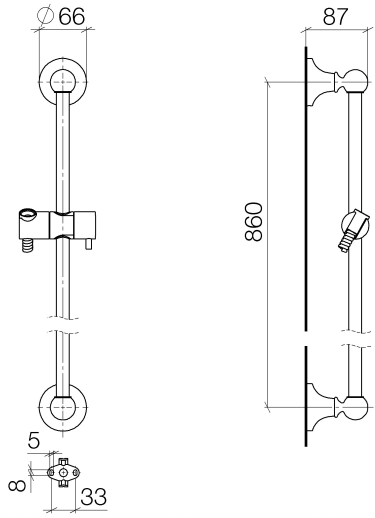

ST 050 200 1360

- slide bar
- Pipe diameter 18 mm
- rosette Ø 60 mm
- gauge 850 mm
- metal shower hose 1750mm with integrated anti-twist protection
- shower hose connector 1/2"
- COMPACT RAIN, max. flow rate 9 l/min (at 3 bar)
- spray head Ø 64mm
- This product can help a building meet the requirements of Green Building Rating Systems, e.g. LEED®, BREEAM®, DGNB

ST 050 200 1360

- slide bar
- Pipe diameter 18 mm
- rosette Ø 60 mm
- gauge 850 mm
- metal shower hose 1750mm with integrated anti-twist protection
- shower hose connector 1/2"

This article does not include a hand shower!

Required miscellaneous

- MADISON Hand shower - Brushed Platinum** 28 002 978-06
- spray head Ø 95mm
 - Hand shower see page (PAGE)
 - Three settings: COMPACT RAIN, COMPACT SOFT FLOW, COMPACT AQUAPRESSURE FLOW, max. flow rate l/min (at 3 bar)

Certificates

WRAS_2009048. IAPMO_4976 (4).

ST 050 200 1360

Spare parts list

No.	Item Number	Name	Quantity used	Delivery time
1	90 17 20 708 00 90	fixing set	2	2
2	09 30 30 048 90	screw	2	2
3	09 17 20 016-06	holder	2	10
4	09 31 11 144 90	pin	2	2
5	09 31 11 002 90	pin	2	2
6	09 21 40 020-06	connection	2	60
7	09 18 40 009 90	sleeve	2	2
8	08 28 22 596-06	pipe	1	60
9	12 580 970-06	Slide unit - Brushed Platinum	1	10
10	28 204 970-06	Metal shower hose 1/2" x 1/2" x 1750 mm - Brushed Platinum	1	2