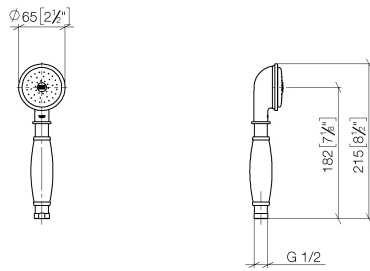

ST 050 200 1360

mm [inches]